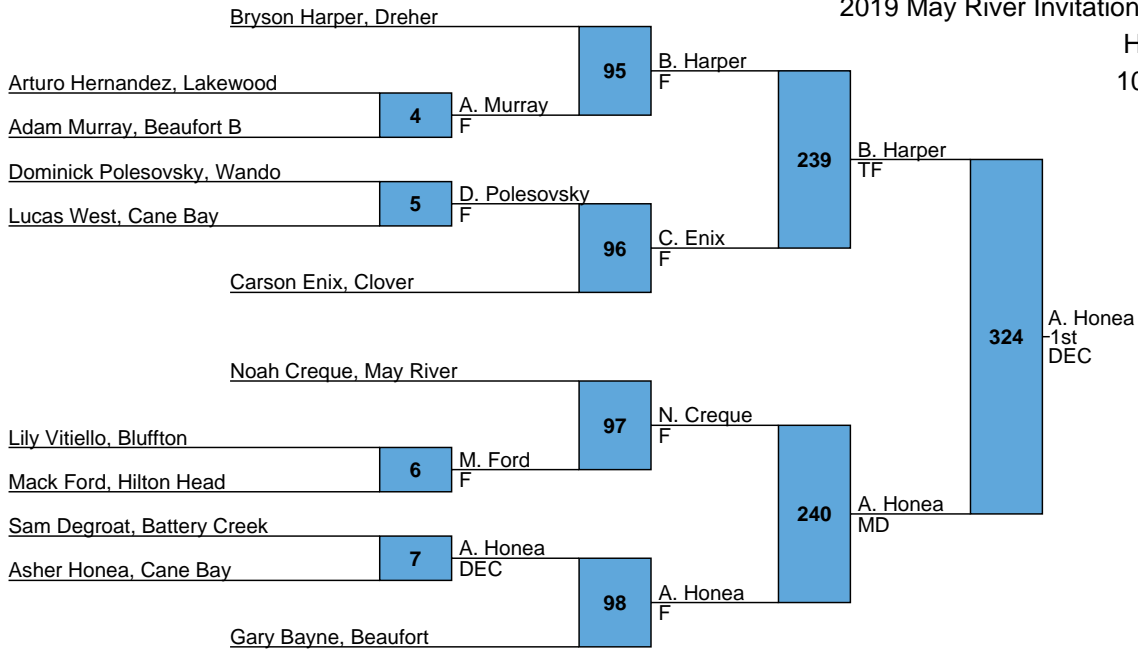

<u>Place</u>	<u>Team</u>	<u>Points</u>	<u>1</u>	<u>2</u>	<u>3</u>	<u>4</u>
1	Cane Bay	181	2	3	2	4
2	Dreher	168.5	1	3	2	1
3	Clover	156.5	2	2	3	0
4	Beaufort	140	3	0	1	1
5	South Effingham	134	1	1	2	0
6	Wando	131	2	2	0	1
7	May River	129	1	1	1	3
8	Hilton Head	80	0	1	2	0
9	James Island	73	1	0	1	0
10	Battery Creek	63	0	0	0	2
11	Philip Simmons	54	0	1	0	0
12	Colleton County	42	0	0	0	1
13	Bluffton	33	1	0	0	0
14	Hilton Head B	30	0	0	0	1
15	Lakewood	24	0	0	0	0
16	Beaufort B	22	0	0	0	0
17	Colleton Prep	10	0	0	0	0

2019 May River Invitational

HS
106