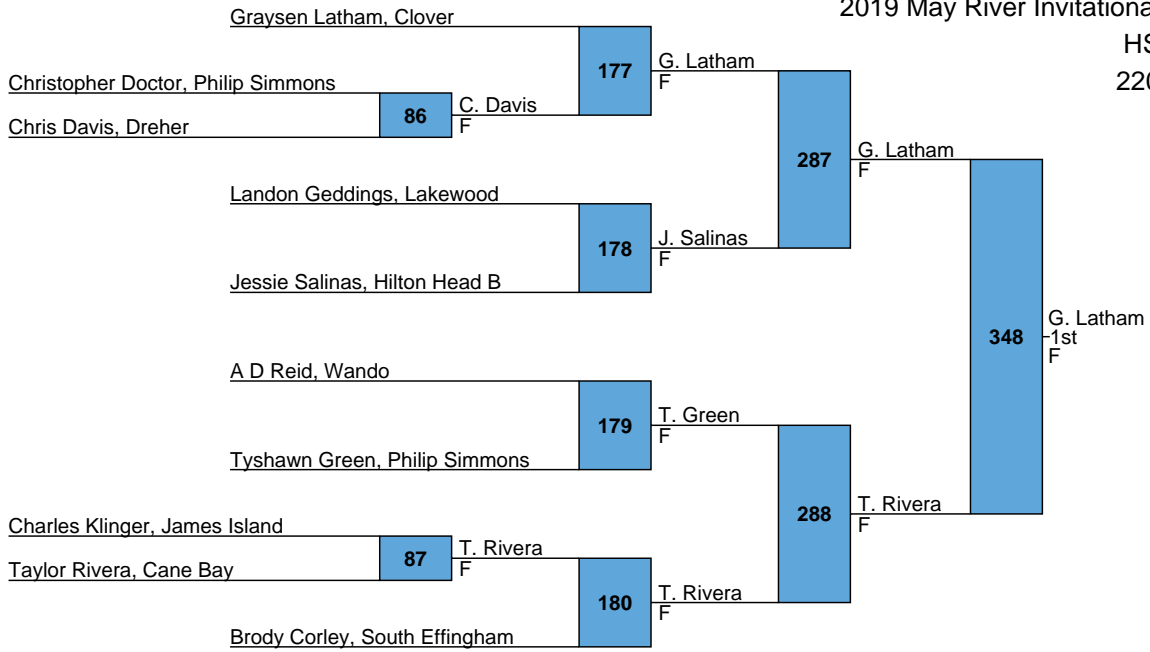

HS  
182

2019 May River Invitational

HS

195

2019 May River Invitational

HS  
220

2019 May River Invitational

HS  
285