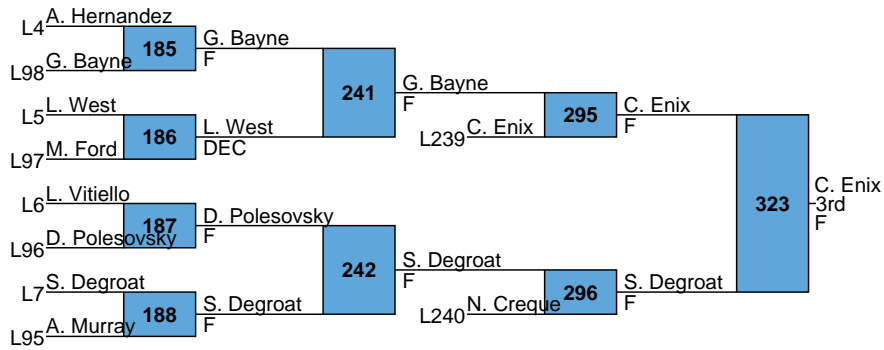

<u>Place</u>	<u>Team</u>	<u>Points</u>	<u>1</u>	<u>2</u>	<u>3</u>	<u>4</u>
1	Cane Bay	181	2	3	2	4
2	Dreher	168.5	1	3	2	1
3	Clover	156.5	2	2	3	0
4	Beaufort	140	3	0	1	1
5	South Effingham	134	1	1	2	0
6	Wando	131	2	2	0	1
7	May River	129	1	1	1	3
8	Hilton Head	80	0	1	2	0
9	James Island	73	1	0	1	0
10	Battery Creek	63	0	0	0	2
11	Philip Simmons	54	0	1	0	0
12	Colleton County	42	0	0	0	1
13	Bluffton	33	1	0	0	0
14	Hilton Head B	30	0	0	0	1
15	Lakewood	24	0	0	0	0
16	Beaufort B	22	0	0	0	0
17	Colleton Prep	10	0	0	0	0

2019 May River Invitational

HS
106