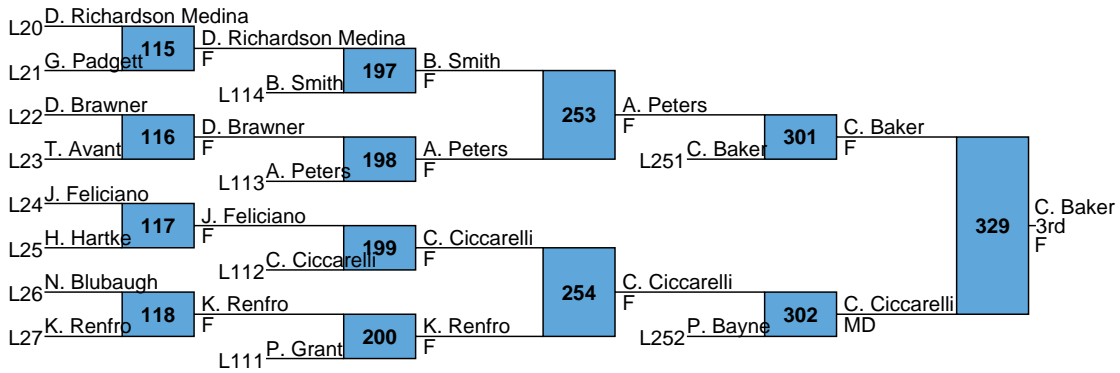

<u>Place</u>	<u>Team</u>	<u>Points</u>	<u>1</u>	<u>2</u>	<u>3</u>	<u>4</u>
1	Cane Bay	181	2	3	2	4
2	Dreher	168.5	1	3	2	1
3	Clover	156.5	2	2	3	0
4	Beaufort	140	3	0	1	1
5	South Effingham	134	1	1	2	0
6	Wando	131	2	2	0	1
7	May River	129	1	1	1	3
8	Hilton Head	80	0	1	2	0
9	James Island	73	1	0	1	0
10	Battery Creek	63	0	0	0	2
11	Philip Simmons	54	0	1	0	0
12	Colleton County	42	0	0	0	1
13	Bluffton	33	1	0	0	0
14	Hilton Head B	30	0	0	0	1
15	Lakewood	24	0	0	0	0
16	Beaufort B	22	0	0	0	0
17	Colleton Prep	10	0	0	0	0

2019 May River Invitational

HS  
106

2019 May River Invitational

HS

113

2019 May River Invitational

HS  
120

2019 May River Invitational

HS  
126

2019 May River Invitational

HS  
138

2019 May River Invitational

HS  
145

2019 May River Invitational

HS  
152

2019 May River Invitational