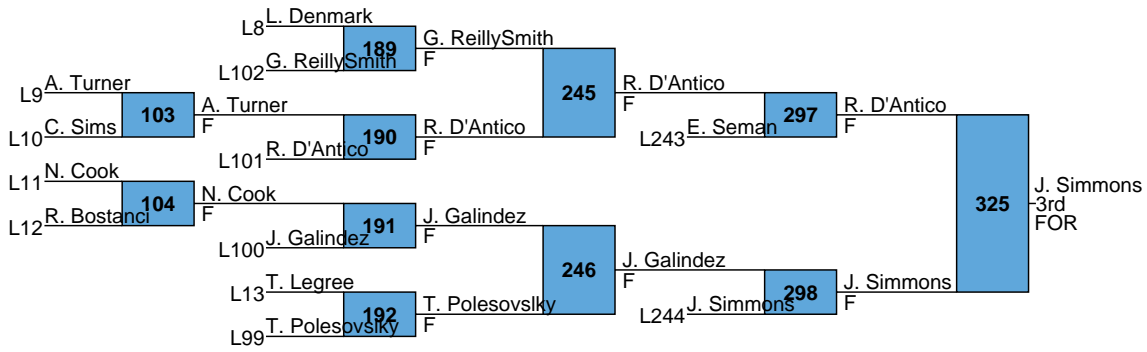

<u>Place</u>	<u>Team</u>	<u>Points</u>	<u>1</u>	<u>2</u>	<u>3</u>	<u>4</u>
1	Cane Bay	181	2	3	2	4
2	Dreher	168.5	1	3	2	1
3	Clover	156.5	2	2	3	0
4	Beaufort	140	3	0	1	1
5	South Effingham	134	1	1	2	0
6	Wando	131	2	2	0	1
7	May River	129	1	1	1	3
8	Hilton Head	80	0	1	2	0
9	James Island	73	1	0	1	0
10	Battery Creek	63	0	0	0	2
11	Philip Simmons	54	0	1	0	0
12	Colleton County	42	0	0	0	1
13	Bluffton	33	1	0	0	0
14	Hilton Head B	30	0	0	0	1
15	Lakewood	24	0	0	0	0
16	Beaufort B	22	0	0	0	0
17	Colleton Prep	10	0	0	0	0

2019 May River Invitational

HS  
106

2019 May River Invitational

HS

113

2019 May River Invitational

HS  
120

2019 May River Invitational