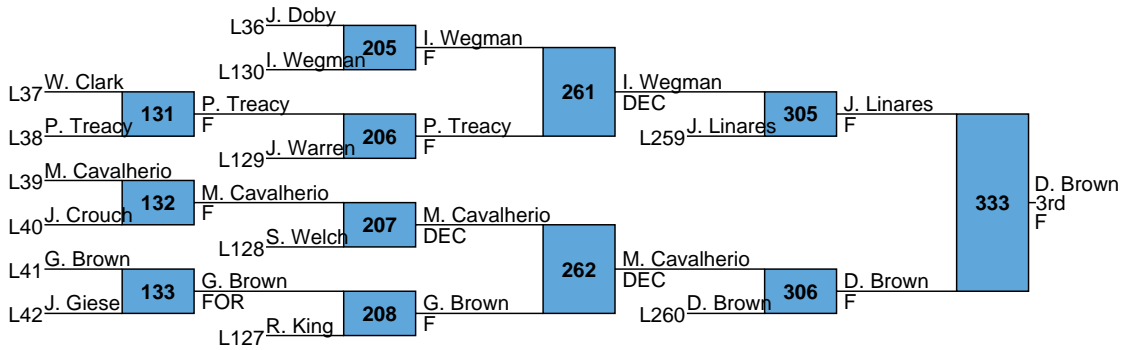

2019 May River Invitational

HS
138